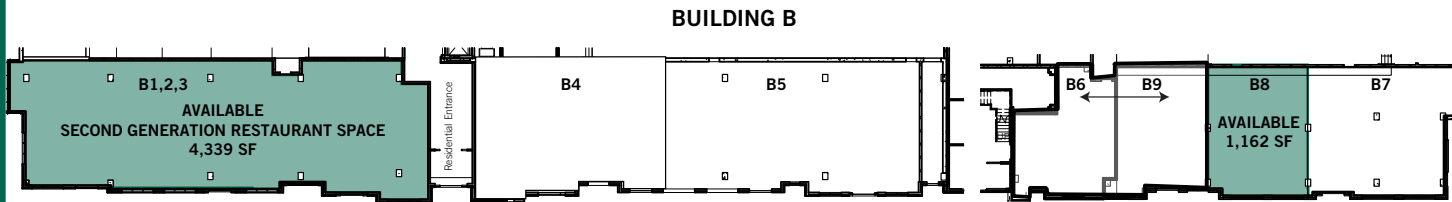

Eastside Flats | 335 East King Street, Malvern, PA

E KING ST - 15K VPD

E KING ST - 15K VPD

Suite	Tenant Name	SF
A1	The Buttery, LLC	3,387
A2, A3	IvyRehab WN, LLC	3,231
A4	Novus Venture LLC	1,819
A5	Earth and Culture LLC	982
B4	Sugarbridge Kitchen & Bath Design, LLC	2,113
B5	Divot Kings, LLC	2,600
B6, B9	Varsity Realty Partners LLC	1,844
B7	Love Nails Spa, LLC	1,502
B1	VACANT	4,339
B8	VACANT	1,162