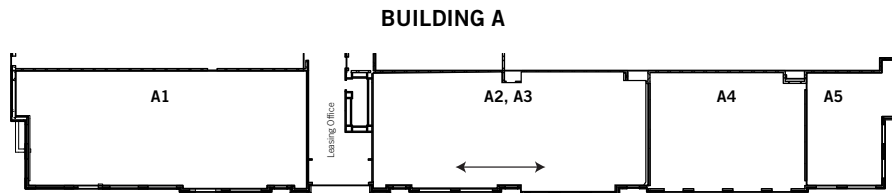

Eastside Flats | 335 East King Street, Malvern, PA

E KING ST - 15K VPD

E KING ST - 15K VPD

Suite	Tenant Name	SF
A1	The Buttery, LLC	3,387
A2, A3	IvyRehab WN, LLC	3,231
A4	Novus Venture LLC	1,819
A5	Earth and Culture LLC	982
B4	Sugarbridge Kitchen & Bath Design, LLC	2,113
B5	Divot Kings, LLC	2,600
B6, B9	Varsity Realty Partners LLC	1,844
B7	Love Nails Spa, LLC	1,502
B1	VACANT	4,339
B8	VACANT	1,162